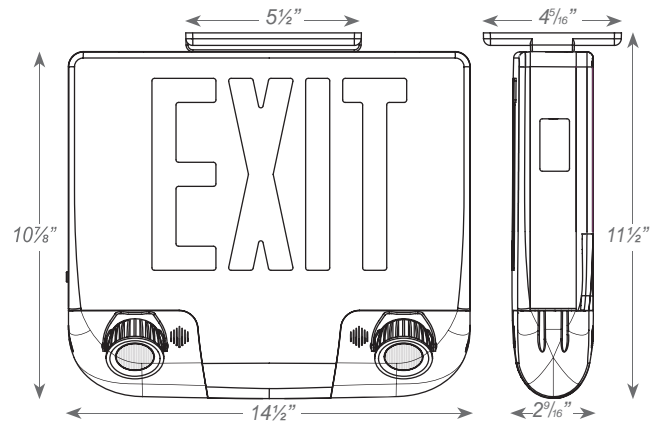

DIMENSIONS

ORDERING INFORMATION

Sample Part Number: CKXTEU1RAAEM

Special voltage options available. Check with your Best Lighting Representative.

MODEL	No. of FACE	LETTER COLOR	HOUSING COLOR	FACE PANEL	BATTERY	OPTIONS
CKXTEU	1 Single Face	R Red	W White	W White	EM Battery Backup	RC Remote Capacity
	2 Double Face	G Green	B Black	B Black		
	3 Universal Single/Double Face	A Aluminum	A Aluminum	A Aluminum