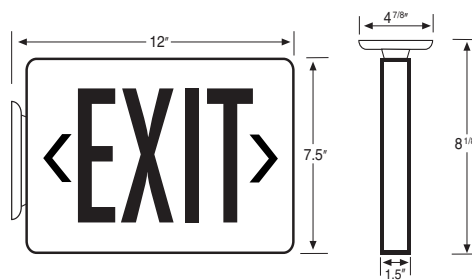

Charge rate/power on LED indicator light

Energy consumption of 3.2 watts for red letters and 3.8 watts for green letters

LED lamp life of 25 years plus

Universal mounting canopy for side or top installation

Standard AC and emergency units available

Ni-Cad battery on emergency (EM) units

DIMENSIONS

EM-800RED or EM-800R