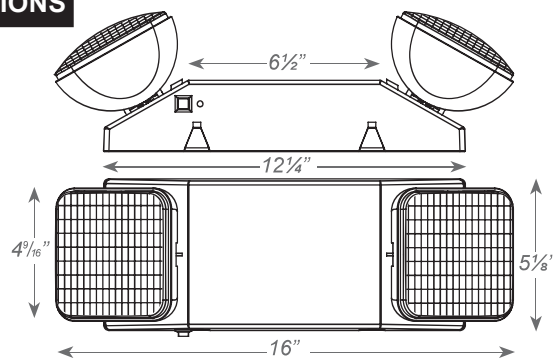

DIMENSIONS

ORDERING INFORMATION

Sample Part Number: R-1

MODEL	HOUSING COLOR		OPTIONS	
R-1	Blank	White	SDT	Self-diagnostics
	B	Black	NC	NiCad Battery
			HTR	Internal Heater
			USA	Assembled in USA
			cULus	cULus Listed

Special voltage options available. Check with your Best Lighting Representative.

www.emergency-lighting.com

EMERGENCY

R-1