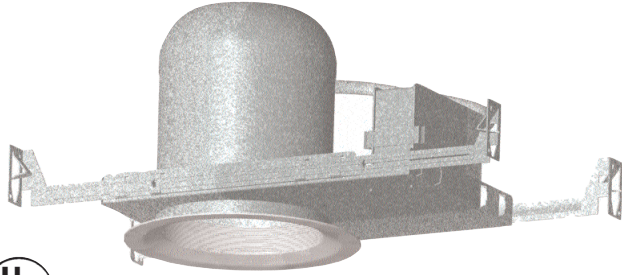

TYPE \_\_\_\_\_

CATALOG# \_\_\_\_\_

## IC & Airtight Rated Recessed Can With White Baffle

ARC-6"

Packaged for maximum economic value, these recessed cans are sold in sets of 6 with 6 matching white baffles.

Features:

- UL Listed.
- Line Voltage.
- Incandescent up to 100W.
- IC (Insulated Ceiling) Rated.
- Airtight Housing.
- Bar Hangers.
- 7 1/2" Height fits 2 x 8 Joist.
- Thermally Protected.

CL=Clear Lens

OD=Opal Drop Lens

OL=Opal Lens

Sealed Shower Trims:

ARC	6	AIC	
Series	Diameter	Rating	Factory Installed Options
	6 6" NOMINAL DIA.	AIC AIRTIGHT & INSULATED CEILING RATED	WB WHITE BAFFLE TRIM CL CLEAR LENS OD OPAL DROP LENS OL OPAL LENS
			Note: WB is Standard, Shower trims are shipped separately