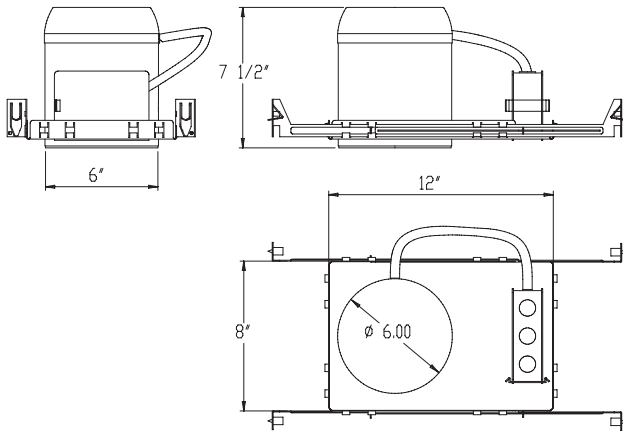

## IC & Airtight Rated Recessed Can With White Baffle

ARC-6"

Packaged for maximum economic value, these recessed cans are sold in sets of 6 with 6 matching white baffles.

Features:

- UL Listed.
- Line Voltage.
- Incandescent up to 100W.
- IC (Insulated Ceiling) Rated.
- Airtight Housing.
- Bar Hangers.
- 7 1/2" Height fits 2 x 8 Joist.
- Thermally Protected.

CL=Clear Lens

OD=Opal Drop Lens

OL=Opal Lens

Sealed Shower Trims:

ARC	6	AIC	
Series	Diameter	Rating	Factory Installed Options
	6 6" NOMINAL DIA.	AIC AIRTIGHT & INSULATED CEILING RATED	WB WHITE BAFFLE TRIM CL CLEAR LENS OD OPAL DROP LENS OL OPAL LENS
			Note: WB is Standard, Shower trims are shipped separately