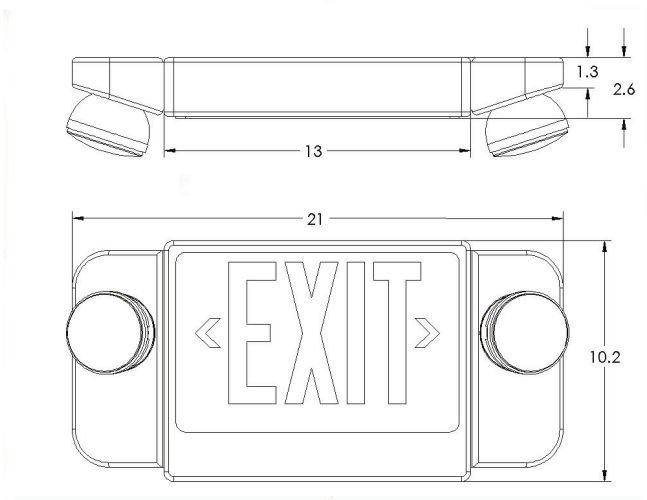

### Standard Features

- 120 or 277 VAC input.
- Energy consumption of less than 4.5 watts for red letters and green letters.
- LED lamp life of 10 years.
- Completely self-contained.
- Universal mounting canopy for top installation.
- Installs in minutes with only a screwdriver.
- Two fully-adjustable lighting heads with 6 watt Krypton Lamps
- Injection-molded, high impact, thermoplastic housing.
- Universal snap in and out chevron meets all state and local codes.
- Includes downlight.
- Remote Capability
- ETL Listed
- Damp location listed to UL 924

### DIMENSIONS