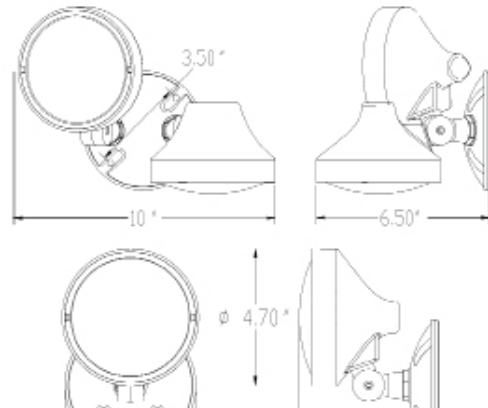

1H = 1 Head 2H = 2 Heads	W = White B = Black G = Gray ODG = Outdoor Gray	6 = 6V 12 = 12V	A = 5.4W Incandescent B = 7.2W Incandescent C = 10W Halogen D = 12W

REM-4
Model

_____
No. of Heads

_____
Color

_____
DC Voltage

_____
Lamp Wattage