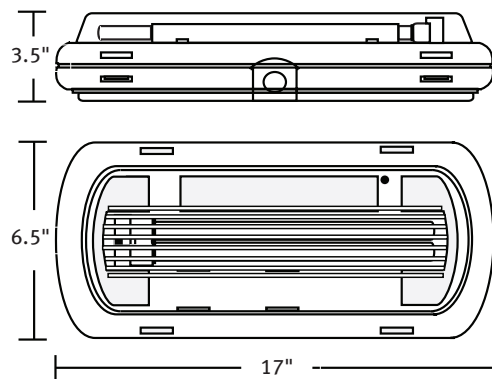

ORDERING INFORMATION

MODEL	LAMPS	OPERATION	INPUT VOLTAGE	OPTIONS
RP	24 (1x24w CF fluorescent)	A = AC Only	UNV (120/277V)	NM = Ni-Mh batteries
		B = Emergency Only		RTD = Recess Trimplate Drywall
				RTT = Recess Trimplate T-Bar

Ordering Example: RP-24-B-UNV-NM-WH