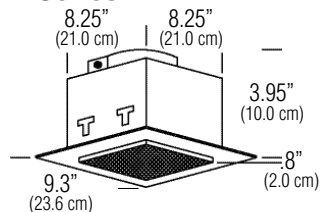

M Series - Recessed Round Par 36 Gimbal

- Adjustable gimbal
- Available only with sealed beam lamps
- Matte white trim ring

SHOWN: X6R18

SHOWN: V12S182

DIMENSIONS

T Series

N Series (Plaster Frame)

P Series

Specification Data for Decorative Remote Lighting Fixtures

DIMENSIONS

ORDERING INFORMATION (EXAMPLE: MYR)

M Series - Par 36 Sealed Beam Lamps

M

SERIES

M = M Series

WATTAGE