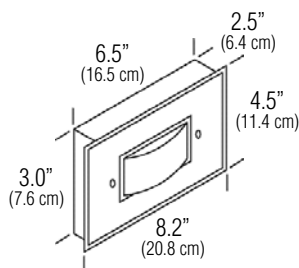

Decorative Remote Lighting Fixtures

GENERAL DESCRIPTION

T Series - Recessed Square Light

- Suitable for indoor or outdoor applications
- Rectangular, aluminum construction with a watertight, gasketed door and matte white trim
- Flush abolite diffuser

N Series - Recessed Step Light

- Designed for step and walkway lighting
- Low profile, rectangular design with a matte white finish

P Series - Recessed Round Light

- Round recessed ceiling unit
- Aluminum trim finished in matte white with steel backbox
- Fresnel lens flush with ceiling

X Series - Recessed Miniature Eyeball

- Miniature adjustable eyeball floodlight
- Steel backbox with aluminum, matte white trim
- Eyeball adjusts through arc of 32°

V Series - Step Light with Lens

- Available in surface or recessed mounting
- Steel enclosure with a frosted glass lens
- Single or double lamp operation, available with one or two lamps

M Series - Recessed Round Par 36 Gimbal

- Adjustable gimbal
- Available only with sealed beam lamps
- Matte white trim ring

DIMENSIONS

T Series

N Series (Plaster Frame)

P Series

X Series

V Series

ORDERING INFORMATION (EXAMPLE: T661)

T, N, P, X, V Series - Miniature DC Bayonet Base Lamps

SERIES VOLTAGE MOUNTING WATTAGE # OF LAMPS

T = T Series	6 = 6 Volt	(V Series Only)	6 Volt	(V Series Only)
N = N Series	12 = 12 Volt	R = Recessed	6 = 6 Watt	1 = One
P = P Series		S = Surface	12 = 12 Watt	2 = Two
X = X Series			18 = 18 Watt	
V = V Series			28 = 28 Watt	
			12 Volt	
			6 = 6 Watt	
			13 = 13 Watt	
			18 = 18 Watt	
			44 = 44 Watt