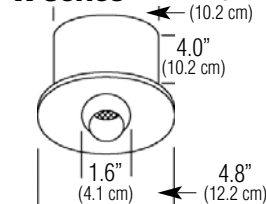

X Series - Recessed Miniature Eyeball

- Miniature adjustable eyeball floodlight
- Steel backbox with aluminum, matte white trim
- Eyeball adjusts through arc of 32°

V Series - Step Light with Lens

- Available in surface or recessed mounting
- Steel enclosure with a frosted glass lens
- Single or double lamp operation, available with one or two lamps

M Series - Recessed Round Par 36 Gimbal

- Adjustable gimbal
- Available only with sealed beam lamps
- Matte white trim ring

SHOWN: X6R18

SHOWN: V12S182

DIMENSIONS

T Series

N Series (Plaster Frame)

P Series

X Series

V Series

ORDERING INFORMATION (EXAMPLE: T661)

T, N, P, X, V Series - Miniature DC Bayonet Base Lamps

SERIES VOLTAGE MOUNTING WATTAGE # OF LAMPS

T = T Series	6 = 6 Volt	(V Series Only)	6 Volt	(V Series Only)
N = N Series	12 = 12 Volt	R = Recessed	6 = 6 Watt	1 = One
P = P Series		S = Surface	12 = 12 Watt	2 = Two
X = X Series			18 = 18 Watt	
V = V Series			28 = 28 Watt	
			12 Volt	
			6 = 6 Watt	
			13 = 13 Watt	
			18 = 18 Watt	
			44 = 44 Watt	

Specification Data for Decorative Remote Lighting Fixtures

DIMENSIONS

ORDERING INFORMATION (EXAMPLE: MYR)

M Series - Par 36 Sealed Beam Lamps

M

SERIES

M = M Series

WATTAGE