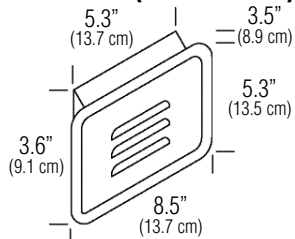

M Series - Recessed Round Par 36 Gimbal

- Adjustable gimbal
- Available only with sealed beam lamps
- Matte white trim ring

SHOWN: X6R18

SHOWN: V12S182

DIMENSIONS

T Series

N Series (Plaster Frame)

P Series

Specification Data for Decorative Remote Lighting Fixtures

DIMENSIONS

ORDERING INFORMATION (EXAMPLE: MYR)

M Series - Par 36 Sealed Beam Lamps

M

SERIES

M = M Series

WATTAGE