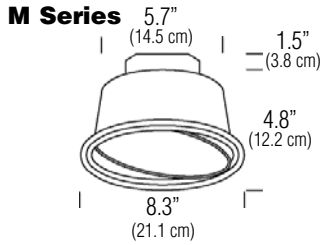

M Series - Recessed Round Par 36 Gimbal

- Adjustable gimbal
- Available only with sealed beam lamps
- Matte white trim ring

SHOWN: X6R18

SHOWN: V12S182

DIMENSIONS

T Series

N Series (Plaster Frame)

P Series

X Series

V Series

ORDERING INFORMATION (EXAMPLE: T661)

T, N, P, X, V Series - Miniature DC Bayonet Base Lamps

SERIES VOLTAGE MOUNTING WATTAGE # OF LAMPS

T = T Series	6 = 6 Volt	(V Series Only)	6 Volt	(V Series Only)
N = N Series	12 = 12 Volt	R = Recessed	6 = 6 Watt	1 = One
P = P Series		S = Surface	12 = 12 Watt	2 = Two
X = X Series			18 = 18 Watt	
V = V Series			28 = 28 Watt	
			12 Volt	
			6 = 6 Watt	
			13 = 13 Watt	
			18 = 18 Watt	
			44 = 44 Watt	

Specification Data for Decorative Remote Lighting Fixtures

DIMENSIONS

ORDERING INFORMATION (EXAMPLE: MYR)

M Series - Par 36 Sealed Beam Lamps

M

SERIES

M = M Series

WATTAGE