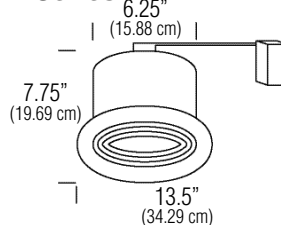

M Series - Recessed Round Par 36 Gimbal

- Adjustable gimbal
- Available only with sealed beam lamps
- Matte white trim ring

SHOWN: X6R18

SHOWN: V12S182

DIMENSIONS

T Series

N Series (Plaster Frame)

P Series

X Series

V Series

ORDERING INFORMATION (EXAMPLE: T661)

T, N, P, X, V Series - Miniature DC Bayonet Base Lamps

SERIES VOLTAGE MOUNTING WATTAGE # OF LAMPS

T = T Series	6 = 6 Volt	(V Series Only)	6 Volt	(V Series Only)
N = N Series	12 = 12 Volt	R = Recessed	6 = 6 Watt	1 = One
P = P Series		S = Surface	12 = 12 Watt	2 = Two
X = X Series			18 = 18 Watt	
V = V Series			28 = 28 Watt	
			12 Volt	
			6 = 6 Watt	
			13 = 13 Watt	
			18 = 18 Watt	
			44 = 44 Watt	

Specification Data for Decorative Remote Lighting Fixtures

DIMENSIONS

ORDERING INFORMATION (EXAMPLE: MYR)

M Series - Par 36 Sealed Beam Lamps

M

SERIES

M = M Series

WATTAGE