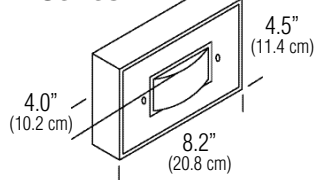

Decorative Remote Lighting Fixtures

GENERAL DESCRIPTION

T Series - Recessed Square Light

- Suitable for indoor or outdoor applications
- Rectangular, aluminum construction with a watertight, gasketed door and matte white trim
- Flush abolite diffuser

N Series - Recessed Step Light

- Designed for step and walkway lighting
- Low profile, rectangular design with a matte white finish

P Series - Recessed Round Light

- Round recessed ceiling unit
- Aluminum trim finished in matte white with steel backbox
- Fresnel lens flush with ceiling

X Series - Recessed Miniature Eyeball

- Miniature adjustable eyeball floodlight
- Steel backbox with aluminum, matte white trim
- Eyeball adjusts through arc of 32°

V Series - Step Light with Lens

- Available in surface or recessed mounting
- Steel enclosure with a frosted glass lens
- Single or double lamp operation, available with one or two lamps

M Series - Recessed Round Par 36 Gimbal

- Adjustable gimbal
- Available only with sealed beam lamps
- Matte white trim ring

DIMENSIONS

T Series

N Series (Plaster Frame)

P Series

X Series

V Series

ORDERING INFORMATION (EXAMPLE: T661)

T, N, P, X, V Series - Miniature DC Bayonet Base Lamps

SERIES VOLTAGE MOUNTING WATTAGE # OF LAMPS

T = T Series	6 = 6 Volt	(V Series Only)	6 Volt	(V Series Only)
N = N Series	12 = 12 Volt	R = Recessed	6 = 6 Watt	1 = One
P = P Series		S = Surface	12 = 12 Watt	2 = Two
X = X Series			18 = 18 Watt	
V = V Series			28 = 28 Watt	
			12 Volt	
			6 = 6 Watt	
			13 = 13 Watt	
			18 = 18 Watt	
			44 = 44 Watt