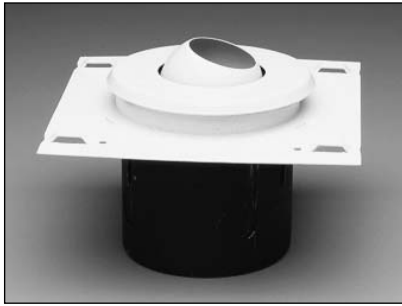

Decorative Remote Lighting Fixtures

Shown: ME618