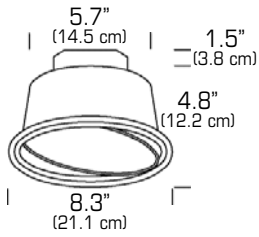

Decorative Remote Lighting Fixtures

Dimensions

RG Series

Ordering Information

RG Series, Par 36 Sealed Beam Lamps

RG		
SERIES	WATTAGE	
RG = RG Series Recessed Gimbal	6 Volt	12 Volt
	Tungsten	Tungsten
	618 = 18 Watt	1212 = 12 Watt
	625 = 25 Watt	1218 = 18 Watt
	630 = 30 Watt	1225 = 25 Watt
		1230 = 30 Watt
	Halogen	Halogen
	H68 = 8 Watt	H128 = 8 Watt
	H612 = 12 Watt	H1212 = 12 Watt

ALL SPECIFICATIONS SUBJECT TO CHANGE WITHOUT NOTICE