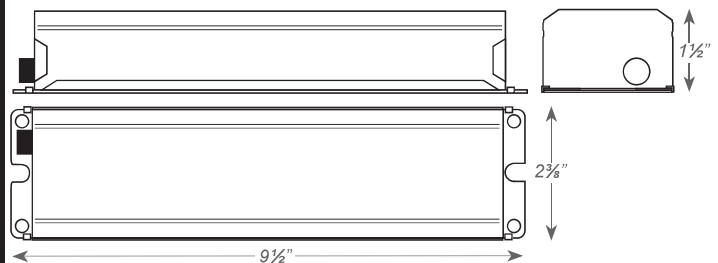

DIMENSIONS

* When battery packs are remote mounted, the remote distance cannot exceed 1/2 of the distance from ballast to lamp specified by the A.C. ballast manufacturer. The maximum allowable remote mounting distance is 50 feet.