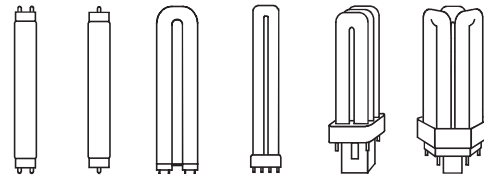

LAMP COMPATIBILITY

- Compatible with most one-, two-, three-, and four-lamp electronic standard and dimming AC ballasts.
- Operates one 25W-40W T8 or one 25W-110W fluorescent lamp. Refer to lamp compatibility chart for a complete list of lamps.

DIMENSIONS