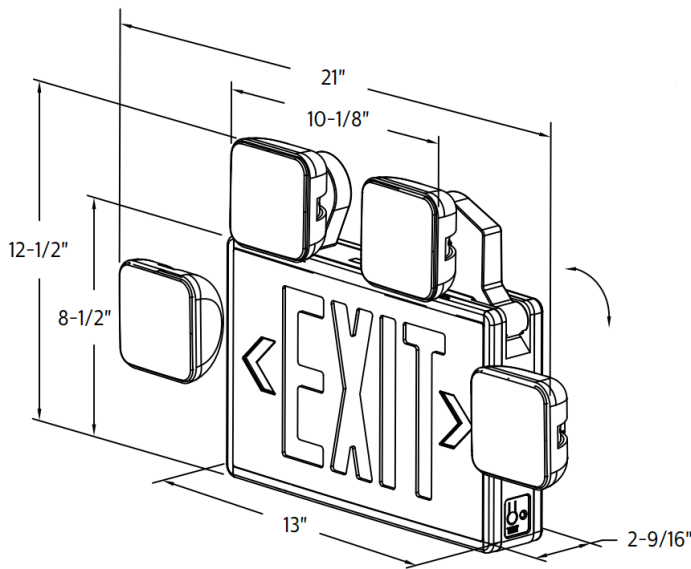

WARRANTY

5 Year Warranty

Series	Faces	Letter Color	Stencil Trim Color	Housing Color
2EXKLM= Battery Backup	2 = Double Face (Universal)	R = Red	W = White	W = White
		G = Green	B = Black	B = Black