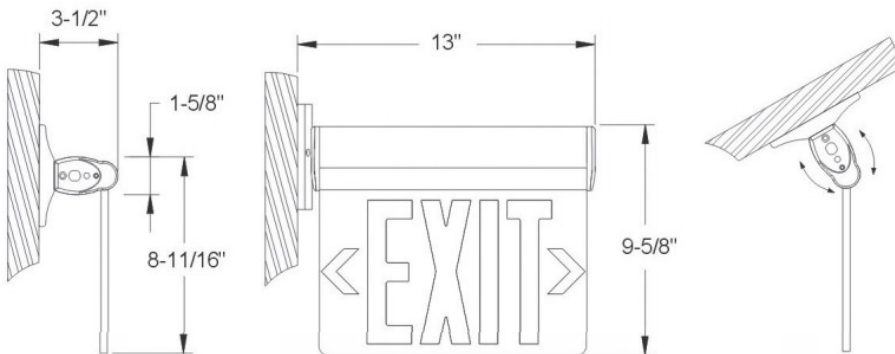

The ELITE offers a sleek modern design exit sign with a swivel design for convenient mounting

FEATURES

- Commercial LED Adjustable Edge-Lit Exit Sign
- Aluminum Housing with High Grade Acrylic Panel
- Compact and Decorative Design
- Dual Voltage 120/277 VAC
- Ceiling, End or Back Mount
- Exit Pivots for Wall, Ceiling or Sloped Ceilings
- Mirrored Background on Double Face Signs
- Test Switch
- Removable Directional Indicators
- 6V Operation
- 3+ Hour Illumination in Emergency Mode
- Sealed Nickel Cadmium Battery
- ETL Listed, Meets or Exceeds UL924

ELITE

The Elite series is an adjustable Edge-Lit Exit Sign. Versatile Mounting, and can be used for Sloped Ceilings.

WARRANTY

- 5 Year Warranty

Options:

- * **REC** - Recessed Kit

Series	# of Faces	Letter Color	Housing Color
ELITE	1 = Single Face	R = Red	AL = Aluminum
	2 = Double Face	G = Green	