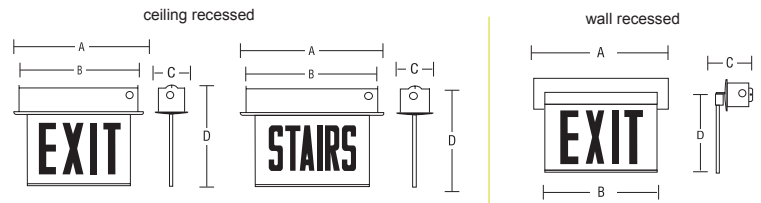

Job/Location: _____	Job Type: _____
Contractor: _____	Date: _____
Prepared By: _____	

■ specifications: internal

120/277V input on all versions. Self-powered versions use maintenance free Nickel Cadmium batteries that provide a minimum 120 minutes of emergency operation. Solid state charger and transfer.

■ specifications: external

Aluminum backbox is paired with an aluminum trim plate. The trim plate is secured with two flush mounted, color matched screws. The directional arrows are silk screened onto the acrylic panel and must be specified. Trim plate is finished in either a natural aluminum finish or a white powder coat. External test switch and monitor LED.

NOTE 1: Available in single face only.
NOTE 2: Available in double face only.

EXAMPLE: C-OL2-SA-LR-1-CR-AL-RA
DESCRIPTION: self-powered, red letters, single face, ceiling recess, aluminum housing color, exit, right arrow.