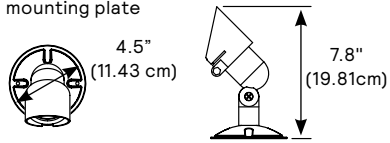

CEF Outdoor remote lamp heads

12V MR16

dimensions

single CEF with round mounting plate