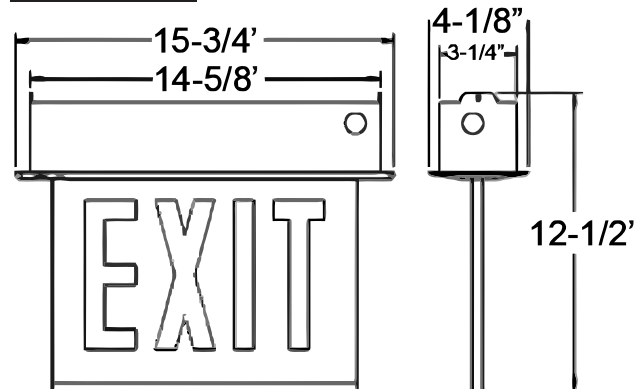

DIMENSIONS

ORDERING INFORMATION

Sample Part Number: CARELZXTE1RWAEM-NA

Model	No. of faces	Letter	Trim Plate	Battery	Signage/Directional Arrows	Options
CARELZXTE	1 Single Face	RW Red On White	A Aluminum	(blank) AC-Only	-NA Exit No Arrow	WM Wall Mount ¹
	2 Double Face		W White	EM Battery Backup	-SWNA Stair No Arrow	
					-DA Exit Double Arrow	
					-SWDA Stair Double Arrow	
					-RA ¹ Exit Right Arrow	
					-SWRA ¹ Stair Right Arrow	
					-LA ¹ Exit Left arrow	
					-S-LA ¹ Stair Left Arrow	
					-LARA ² Exit Left/Right Arrow	
					-S-LARA ² Stair Left/Right Arrow	