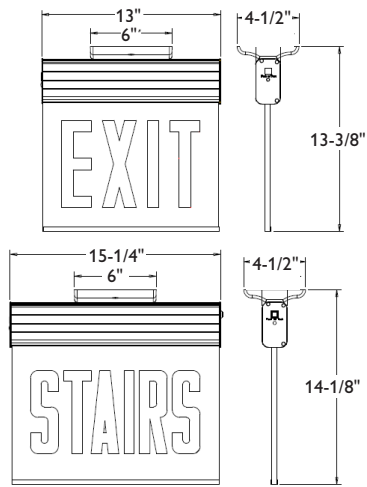

CE Edge-lit LED exit sign

Surface Mount