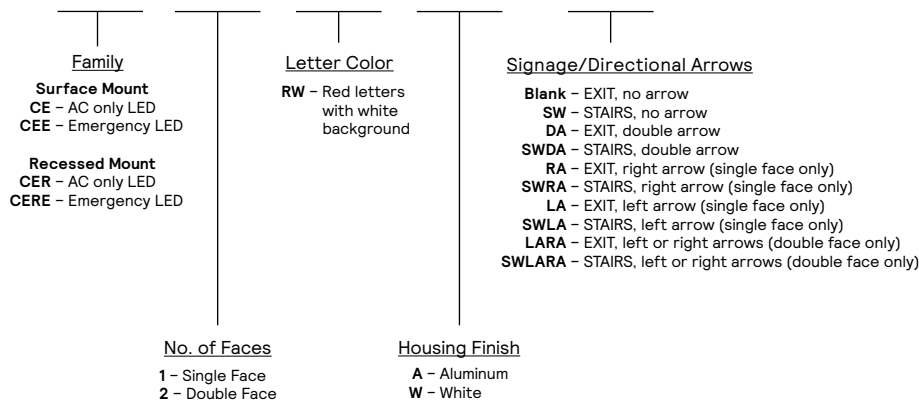

CHLORIDE

by  Signify

Exit/Emergency

CE series

Edge-lit LED exit sign

Project: _____
Location: _____
Cat.No: _____
Type: _____
Lamps: _____ Qty: _____
Notes: _____

Example: CEE1RWADA

codes and standards

- UL listed to standard 924
- NFPA 101 (Life Safety Code)
- NFPA 70 (National Electric Code)
- OSHA standards
- City of Chicago codes
- UL listed for damp locations 32°F (0°C) to 122°F (50°C)

construction

- Premium-grade, extruded aluminum housing.
- Recessed housing is easily detached from below, allowing easy access for service or maintenance.
- Panels are UV stable, silk screened acrylic which provides consistent, uniform illumination.
- Housings are available in a white finish or aluminum finish.
- Panels are supplied with red letters on white backgrounds.
- Signs available as single or double faced.

installation

- Surface mounted signs are provided with a die-cast aluminum mounting canopy for universal ceiling, end or wall mounting.
- Recessed mounted signs are drywall, drop-thru ceiling mounted.
- Recessed units cannot be end mounted.