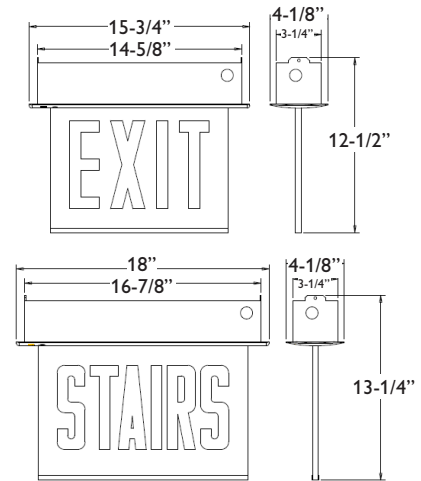

Recessed Mount

The information presented in this document is not intended as any commercial offer and does not form part of any quotation or contract.