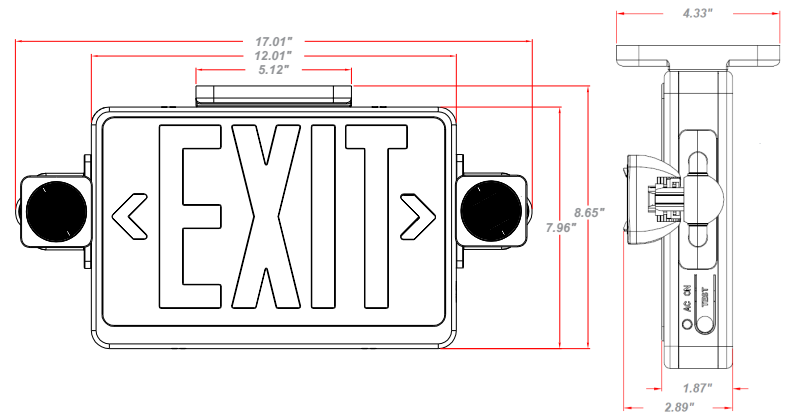

DIMENSIONS

ORDERING INFORMATION

Sample Part Number: CEMGWR

¹SDT & NH options are not available together.

MODEL	No. of FACES	LETTER COLOR	HOUSING COLOR	OPTIONS
CEM	Universal Single/ Double Face Standard	R Red G Green	W White B Black	RC Remote Capacity NH No Lamp Heads¹ SDT Self-diagnostics¹