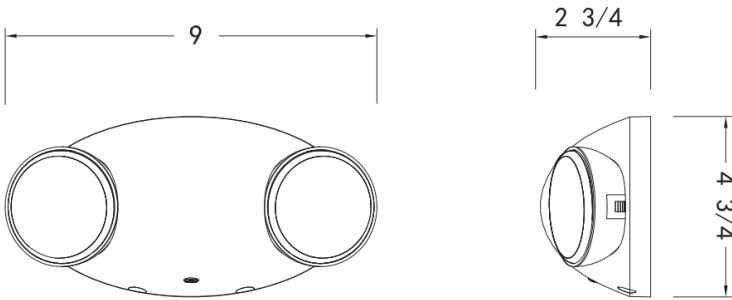

The COB offers a sleek modern design emergency light with long lasting LED adjustable heads.

FEATURES

- Dual 120/277 voltage
- Flame-Retardant, High-Impact, Thermoplastic Housing
- Snap-Together Design for Fast Installation
- Fully Adjustable Lighting Heads
- White Finish
- Wall or Ceiling Mount
- LED Charge Rate Indicator
- Test Switch
- Damp Location Suitable
- Integrated Solid State System
- Maintenance-Free Rechargeable Sealed Nickel Cadmium Battery
- UL Listed, CEC Registered

WARRANTY

5 Year Warranty

2COBW

The 2COBW offers a quick install in a economical package