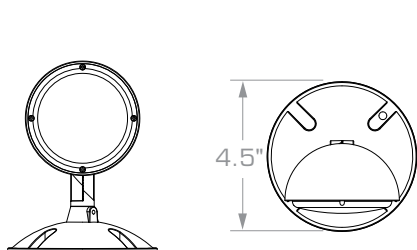

ORDERING GUIDE

Catalog Number	Description	Voltage	Lamp Watts (Each)
CORS	Single LED outdoor remote white lamp-head with mounting base	3 VDC	1 Watt
CORD	Double LED outdoor remote white lamp-head with mounting base	3 VDC	1 Watt
CORSB	Single LED outdoor remote black lamp-head with mounting base	3 VDC	1 Watt
CORDB	Double LED outdoor remote black lamp-head with mounting base	3 VDC	1 Watt

*Powered by the Compass Exit, Combo or Emergency Light with Remote Capacity

Black Finish

DIMENSIONS

CORS

Single Carton Weight	1 lbs.
Master Carton Quantity	20 each

CORD

Single Carton Weight	1.2 lbs.
Master Carton Quantity	20 each