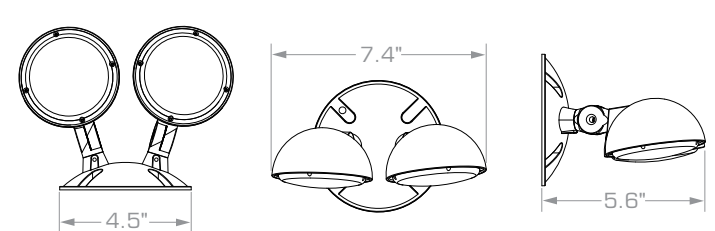

ORDERING GUIDE

Catalog Number	Description	Voltage	Lamp Watts (Each)
CORS	Single LED outdoor remote white lamp-head with mounting base	3 VDC	1 Watt
CORD	Double LED outdoor remote white lamp-head with mounting base	3 VDC	1 Watt
CORSB	Single LED outdoor remote black lamp-head with mounting base	3 VDC	1 Watt
CORDB	Double LED outdoor remote black lamp-head with mounting base	3 VDC	1 Watt

*Powered by the Compass Exit, Combo or Emergency Light with Remote Capacity

Black Finish

DIMENSIONS

CORS

Single Carton Weight	1 lbs.
Master Carton Quantity	20 each

CORD

Single Carton Weight	1.2 lbs.
Master Carton Quantity	20 each