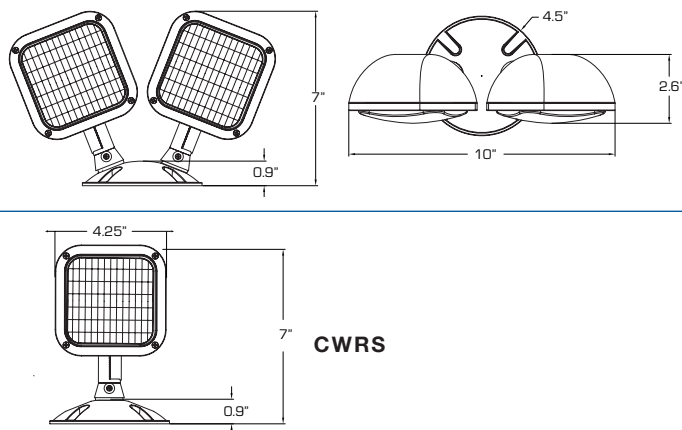

DIMENSIONS