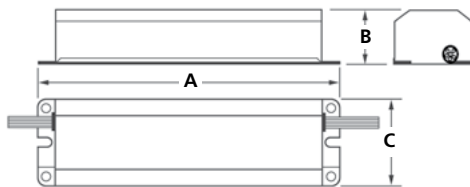

<sup>2</sup>Fits single-gang box.

MODEL	A	B	C
UFO-3AW, 4W, 5W, 5AW	9 <sup>3</sup> / <sub>8</sub> " (23.8 cm)	1 <sup>1</sup> / <sub>2</sub> " (3.8 cm)	2 <sup>3</sup> / <sub>8</sub> " (6.0 cm)
UFO-6W, -6WI	13 <sup>3</sup> / <sub>8</sub> " (33.9 cm)	1 <sup>1</sup> / <sub>2</sub> " (3.8 cm)	2 <sup>3</sup> / <sub>8</sub> " (6.0 cm)