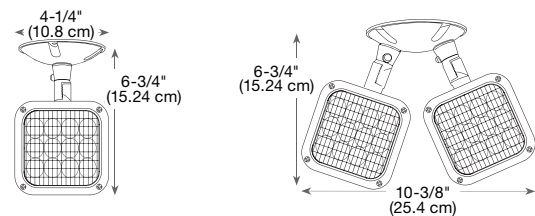

ELF612D/LED Series

Thermoplastic square LED outdoor remote heads

Housing

- ELF612D/LED remote series is multi-volt 3.6, 6 or 12V, 3W total
- Thermoplastic housing and aluminum canopy with fully adjustable LED heads
- Suitable for outdoor application
- Suitable for wet location applications
- Wall or ceiling mount

Description	Product code
Wire Guard (heads in any position) wall mount	WG10-L

Ordering format

Series	# of heads	Options	Color
ELF612	Blank = Single head D = Double heads	/LED = Thermoplastic square LED head	Blank = Gray Bk = Black

Example: ELF612D/LED

Dimensions (Dimensions are approximate and subject to change)

Photometric performance

Lamp	Spacing center-to-center (feet)	
	7 feet mounting height	15 feet mounting height
ELF612	13	4'