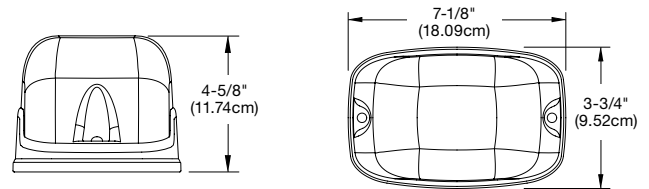

Example: ELF650/LD9-M12

Dimensions (Dimensions are approximate and subject to change)

Photometric performance

| Lamp | Spacing center-to-center (feet) | |
|------|---------------------------------|-------------------------|
| | 7 feet mounting height | 15 feet mounting height |
| LD1 | 39' | 34' |
| LD2 | 74' | 57' |
| LD7 | 49' | 39' |
| LD9 | 68' | 54' |
| LD10 | 89' | 80' |
| LD13 | 51' | 39' |
| LD25 | 43' | 39' |