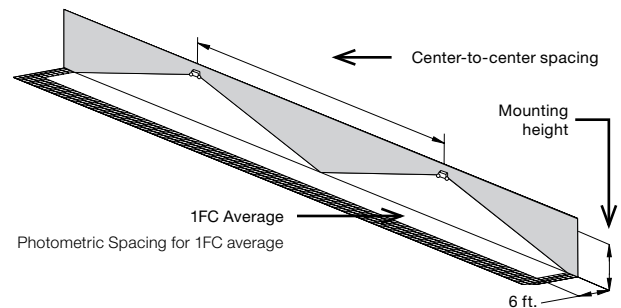

Example: ELF650/LD9-M12

Dimensions (Dimensions are approximate and subject to change)

Photometric performance

| Lamp | Spacing center-to-center (feet) | |
|------|---------------------------------|-------------------------|
| | 7 feet mounting height | 15 feet mounting height |
| LD1 | 39' | 34' |
| LD2 | 74' | 57' |
| LD7 | 49' | 39' |
| LD9 | 68' | 54' |
| LD10 | 89' | 80' |
| LD13 | 51' | 39' |
| LD25 | 43' | 39' |