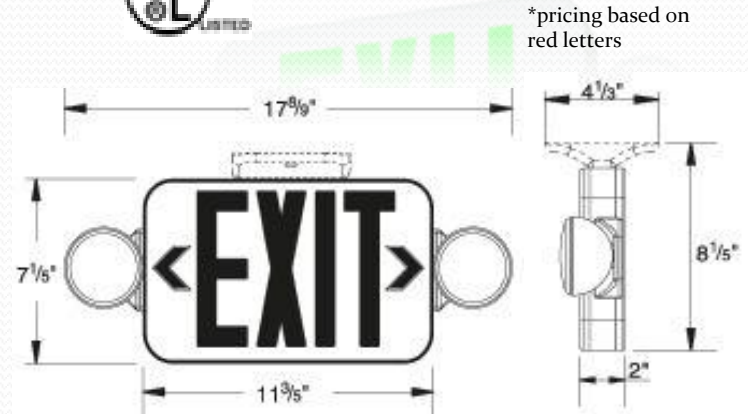

E.L.S.C.

LED EMERGENCY LIGHTING

CALL TODAY TO ORDER OUR NEW LED EMERGENCY LIGHTING!

LED-TRM-1

- NEW LED E-LIGHT

LED-C-U2RW-EM

- NEW LED E-LIGHT/EXIT COMBO

1-800-521-4045
763-542-3155

WWW.EMERGENCYLIGHTING.COM

elsc100@gmail.com

E.L.S.C.

LED EMERGENCY LIGHT SPEC SHEET

• LED-TRM-1

The  features:

- LED Technology
- Lower power consumption
- High impact, UV-stabilized, UL94 V-0 plastic
- Fully adjustable/glare free lamp heads
- Nickel cadmium battery
- Snap-together design to speed installation
- Compact size
- Damp location

• LED-C-U2RW-EM

The  features:

- LED Technology
- Compact size, rounded corners
- High impact, UV-stabilized, UL94 V-0 plastic
- Fully adjustable/glare free lamp heads
- Nickel cadmium battery
- Snap-together design to speed installation
- Damp location