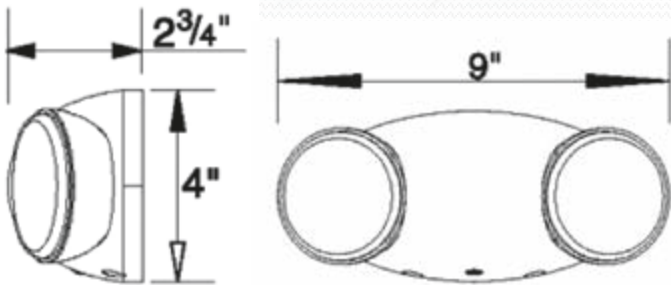

E.L.S.C.

LED EMERGENCY LIGHTING

CALL TODAY TO ORDER OUR NEW LED EMERGENCY LIGHTING!

LED-TRM-1

- NEW LED E-LIGHT