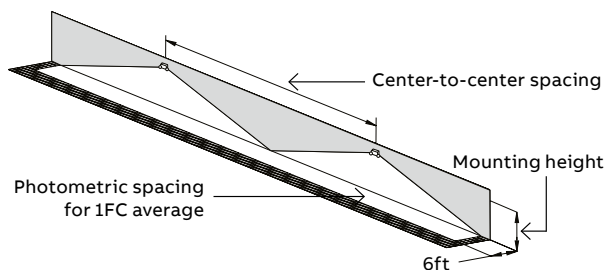

Photometric performance

Lamp	Spacing center-to-center (feet)	
	7' mounting height	15' mounting height
EF12	13'	4'

Features

- Multi-volt 3.6, 6 or 12V, 3W in total
- Thermoplastic housing and aluminum canopy with fully adjustable LED heads
- Available only in gray 2-heads configuration
- Suitable for outdoor, wet location applications
- Wall or ceiling mount
- -4°F to 122°F
- UL 924 Listed

Warranty (subject to proper installation and maintenance)

- Unit has a three-year warranty
- Detailed warranty terms located on page 202 or online at: www.emergi-lite.com/usa/files/EL_Warranty.pdf