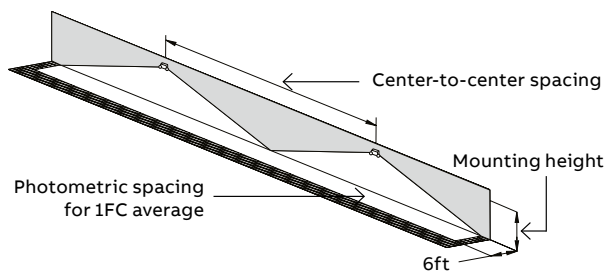

### Photometric performance

Lamp	Spacing center-to-center (feet)	
	7' mounting height	15' mounting height
EF47	13'	4'