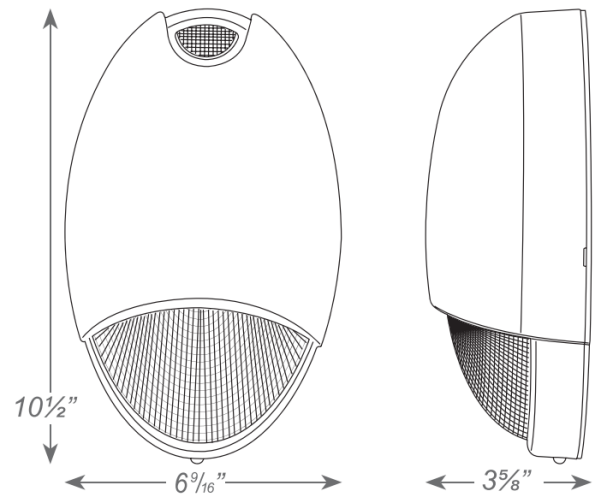

WARRANTY

- 5 Year Warranty

Series	Housing Color	Options
ExceLite = Battery Backup	Blank = Dark Bronze (Standard)	-HTR = Heater
	W = White	
	B = Black	
	N = Nickel