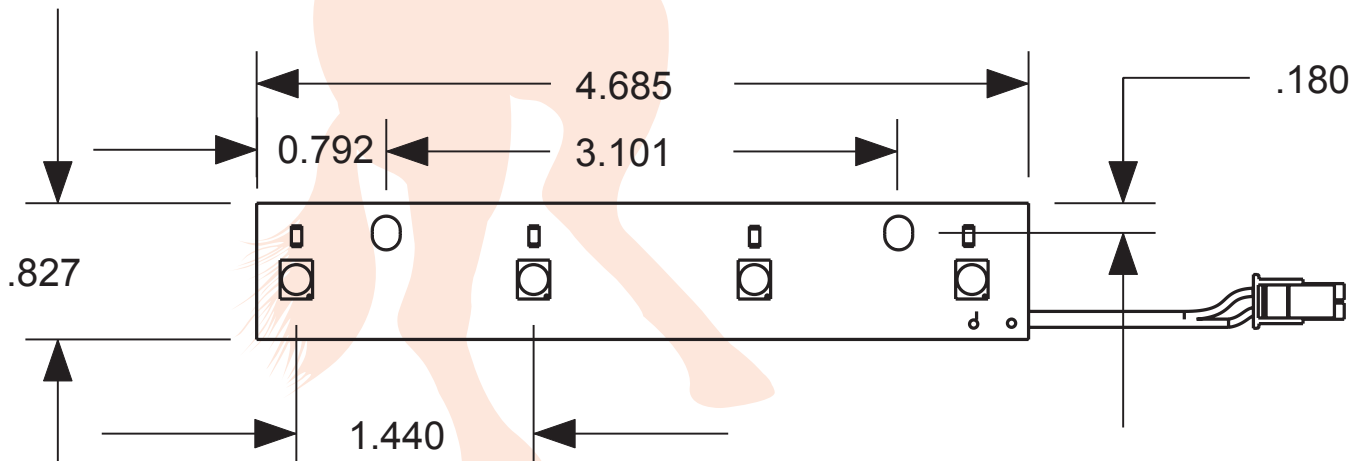

4W, 342 Lumens

Array:

LED Color Temperature: Pure White (6300K)

Wiring Data:

Lead Length - inches: 24"

Battery Data:

Fulham Part #	Battery Pack	No. of LEDs	Run Time*
FHSBATT3-C3	3 C Cell	4	145 min.
FHSBATT3-D4	3 D Cell	4	200 min.
FHSBATT3-F7	3 F Cell	4	360 min.

* Run times are based on fully charged batteries.

CAUTION: Replace battery only with corresponding part number.

Mechanical Data:

Beam Angle (typical)