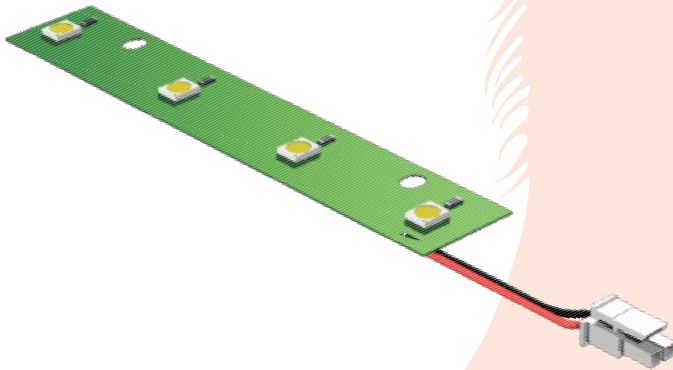

Specification Sheet : FHS1-AR-4W-L

This is an original product from Fulham Co., Inc.

Description: Emergency LED Array, only to be operated with FHS1-UNV-3.6L

This LED Array Will Operate At The Following:

4W, 342 Lumens

Array:

LED Color Temperature: Pure White (6300K)

Wiring Data:

Lead Length - inches: 24"

Battery Data:

Fulham Part #	Battery Pack	No. of LEDs	Run Time*
FHSBATT3-C3	3 C Cell	4	145 min.
FHSBATT3-D4	3 D Cell	4	200 min.
FHSBATT3-F7	3 F Cell	4	360 min.

* Run times are based on fully charged batteries.

CAUTION: Replace battery only with corresponding part number.

Mechanical Data:

Beam Angle (typical)