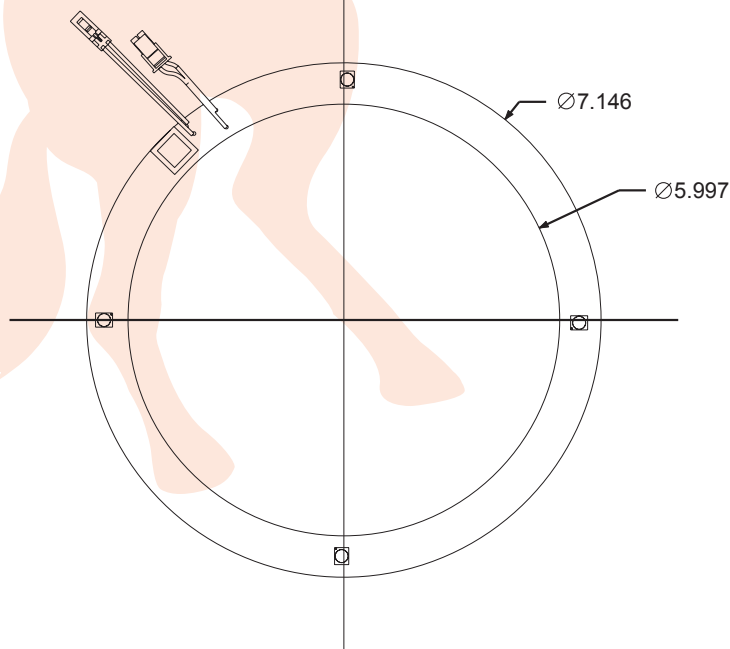

### Wiring Data:

Lead Length - inches: 24"

### Battery Data:

Fulham Part #	Battery Pack	No. of LEDs	Run Time*
FHSBATT3-C3	3 C Cell	4	160 min.
FHSBATT3-D4	3 D Cell	4	210 min.
FHSBATT3-F7	3 F Cell	4	360 min.

\* Run times are based on fully charged batteries.

### Mechanical Data:

Beam Angle (typical)