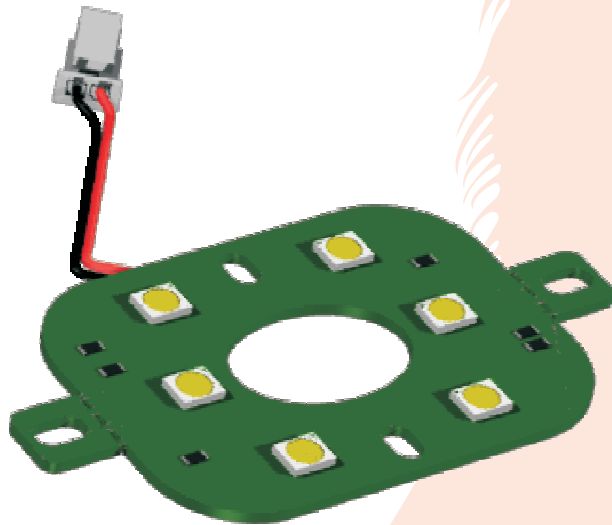

This is an original product from Fulham Co., Inc.

Description: Emergency LED Array, only to be operated with FHS1-UNV-3.6L

This LED Array Will Operate At The Following:

6W, 513 Lumens

Array:

LED Color Temperature: Pure White (6300K)

Wiring Data:

Lead Length - inches: 24"

Battery Data:

Fulham Part #	Battery Pack	No. of LEDs	Run Time*
FHSBATT3-C3	3 C Cell	6	90 min.
FHSBATT3-D4	3 D Cell	6	110 min.
FHSBATT3-F7	3 F Cell	6	180 min.

* Run times are based on fully charged batteries.

CAUTION: Replace battery only with corresponding part number.

Mechanical Data:

Beam Angle (typical)