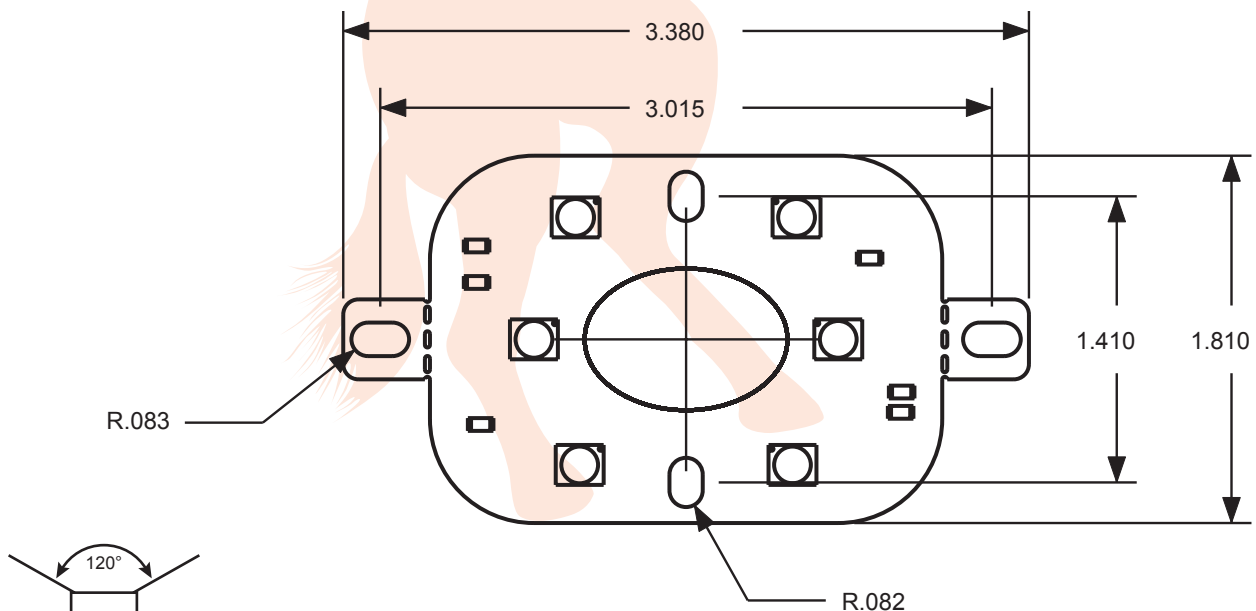

Wiring Data:

Lead Length - inches: 24"

Battery Data:

Fulham Part #	Battery Pack	No. of LEDs	Run Time*
FHSBATT3-C3	3 C Cell	6	90 min.
FHSBATT3-D4	3 D Cell	6	110 min.
FHSBATT3-F7	3 F Cell	6	180 min.

* Run times are based on fully charged batteries.

CAUTION: Replace battery only with corresponding part number.

Mechanical Data:

Beam Angle (typical)