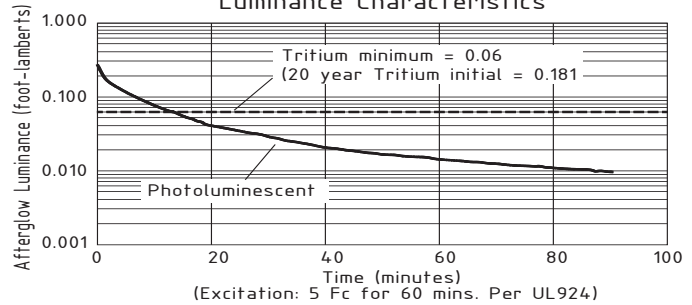

### Swivel Pendant Mount Kits

- LUCPA** 12"
- LUCPB** 24"
- LUCPC** 36"
- LUCPD** 48"

Wall Attachment

Top or Side Canopy Attachment

Photoluminescent Vs. Tritium Self Luminous Luminance Characteristics

Frame Dimensions