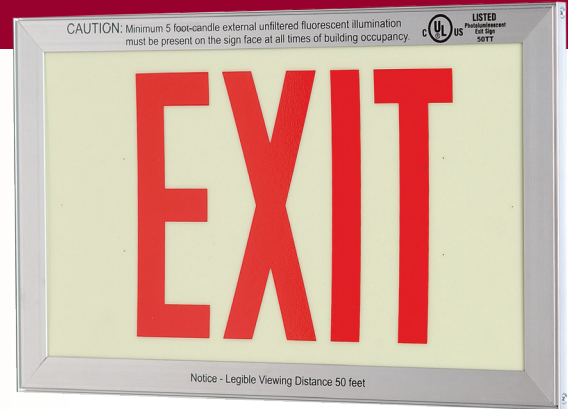

# LUCENTA - Photoluminescent Exit Signs

## The Way To Glow

### THE LOOK OF QUALITY

"Glowing with Light," the Lucenta photoluminescent exit sign series utilizes high performance, long after-glow strontium oxide aluminate photoluminescent pigment molded into a rigid self-extinguishing PVC sheet.

Panels are framed with a unique channel lock and low-profile aluminum extrusion, making for superior durability and quality appearance.

50 foot or 75 foot rated viewing distance to order, LUC75 uses a rigid aluminum photoluminescent panel with red or green letters.