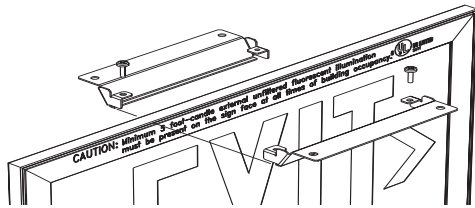

## ACCESSORY KITS

- LUC2R** Double Faced Red Panel Kit converts single face unit to double
- LUC2G** Double Faced Green Panel Kit converts single face unit to double
- LUCCM** Chain Mount Kit

### Swivel Pendant Mount Kits

- LUCPA** 12"
- LUCPB** 24"
- LUCPC** 36"
- LUCPD** 48"

Wall Attachment

Top or Side Canopy Attachment

Photoluminescent Vs. Tritium Self Luminous Luminance Characteristics

Frame Dimensions