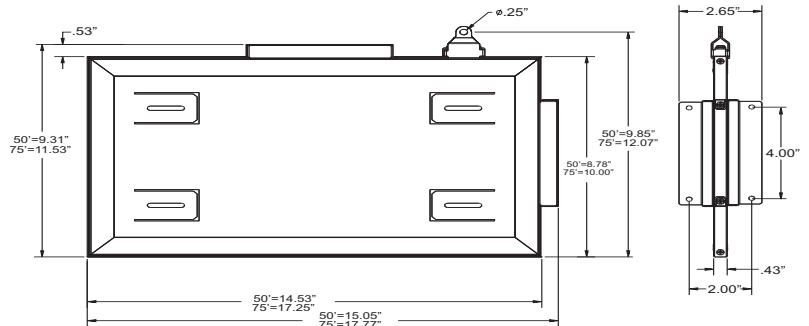

### Swivel Pendant Mount Kits

- LUCPA** 12"
- LUCPB** 24"
- LUCPC** 36"
- LUCPD** 48"

Wall Attachment

Top or Side Canopy Attachment

Photoluminescent Vs. Tritium Self Luminous Luminance Characteristics

Frame Dimensions