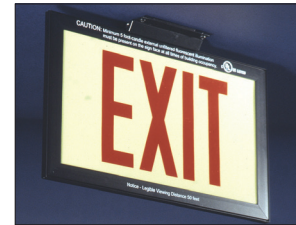

PROJECT NAME:	APPROVED BY:
CATALOG NO:	TYPE NO:

LUCENTA - Photoluminescent Exit Signs

The Way To Glow

THE LOOK OF QUALITY

"Glowing with Light," the Lucenta photoluminescent exit sign series utilizes high performance, long after-glow strontium oxide aluminate photoluminescent pigment molded into a rigid self-extinguishing PVC sheet.

Panels are framed with a unique channel lock and low-profile aluminum extrusion, making for superior durability and quality appearance.

50 foot or 75 foot rated viewing distance to order, LUC75 uses a rigid aluminum photoluminescent panel with red or green letters.

Construction

- Universal frame –single/double face signs
- Hidden mounting hardware (supplied) on surface wall mounted signs enhances quality appearance and restricts both access and removal
- Supplied with universal canopy for ceiling or end mounting
- Chain and pendant mounting kits available to order

Electrical

- Non-electrical Photo luminescent panel has 6" high letters with 3/4" stroke and field applicable chevron directional indicators

Illumination

- Requires only 5 foot candles (54 lux) of unfiltered fluorescent lighting for 60 minutes to activate (must be externally illuminated during normal building occupancy)
- 25+ years life expectancy
- LUC75 is a 75foot rated sign and has 7" high letters with 1" stroke to provide legible viewing at 75 feet for a 90 minute duration

Certification

- Meets NFPA101 Life Safety Code and OSHA requirements
- UL 924 listed to provide legible viewing at 50 feet - 90 minutes duration
- UL 1994 listed for floor proximity use, 6" letters with 3/4" stroke

Top or Side

ORDERING GUIDE - LUC

Example: LUC-R-1-BA-U-CM