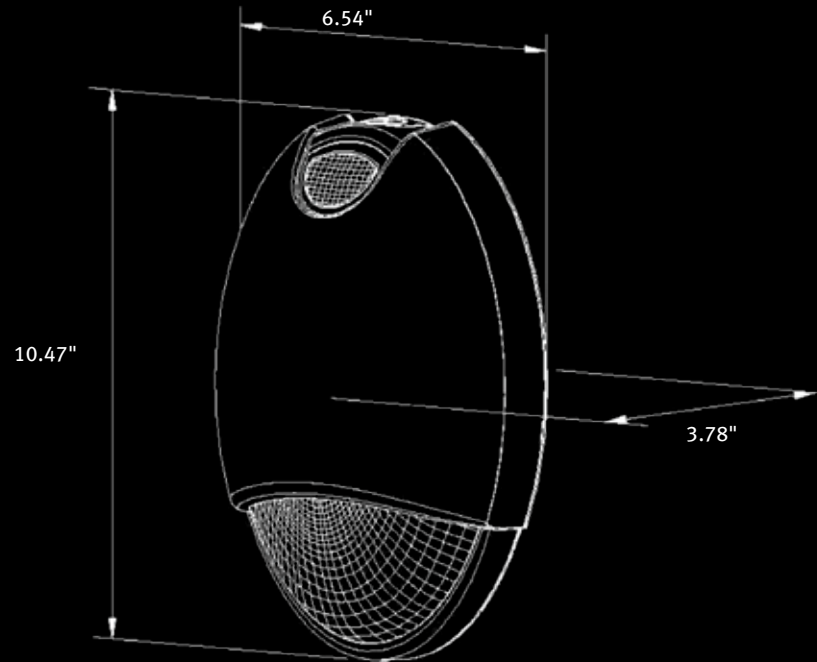

BENEFITS & FEATURES

ALL MODELS

- Compact, low-profile, architectural design with die-cast aluminum housing
- Available in Nickel, Black, Dark Bronze and White
- Provides a minimum of 90 minutes illumination for the rated wattage upon loss of AC power.
- Two 6W Xenon lamps offer more light output than standard incandescent lamps
- Polycarbonate lens and mirrored reflector for maximum light efficiency
- Maintenance-free Nickel-cadmium battery is standard
- Dual-voltage input capability (120/277V).
- Suitable for Wet Locations-Cold Weather Option available
- Temperature Rating: 32°F to 122°F Standard and -40°F to 122°F with cold weather option
- Low-profile, integrated test switch/pilot light located below the lens.
- Rigid conduit entry provision on top of the unit or simple wall mount
- Optional photocell controlled LED's offer a decorative feature
- Optional self-diagnostics available
- Remote version available for exterior use.
- Listings: ETL Listed for Wet Locations Meets UL 924, NFPA 101, NFPA 70-NEC and OSHA illumination standards.