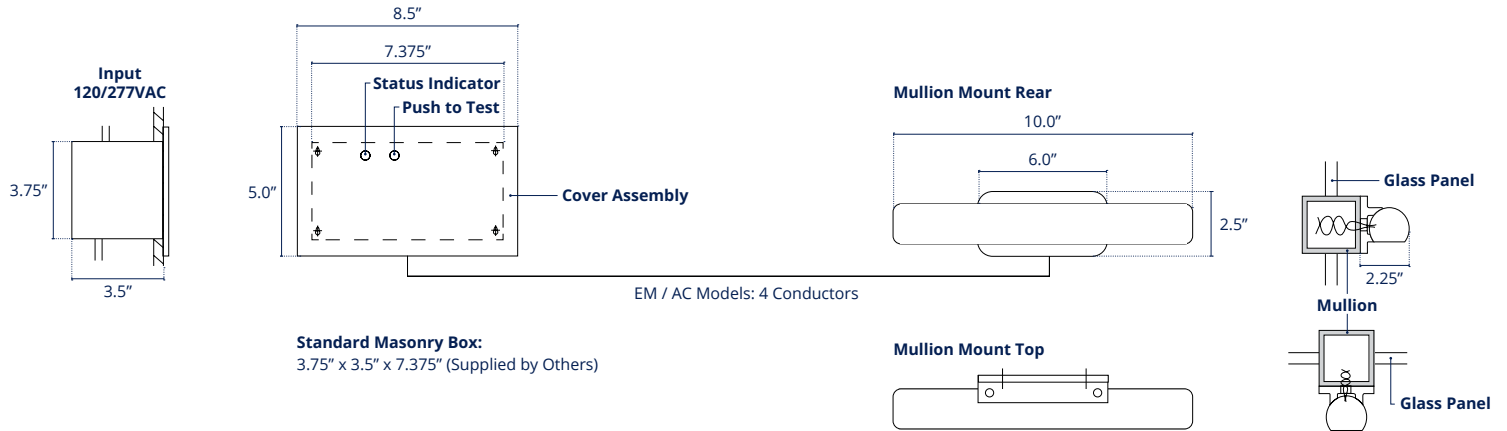

MOUNTING DIMENSIONS
Remote Power Supply

10W AC & EM Models

Remote Power Supply

20W AC & EM Models

MAXIMUM WIRING LENGTH FROM POWER SUPPLY TO FIXTURE		
WIRING SIZE AWG	LENGTH (FT)	
	10W UNIT	20W UNIT
#22		20
#20	12	40
#18	25	60
#16	50	100
#14	75	160
#12	125	250