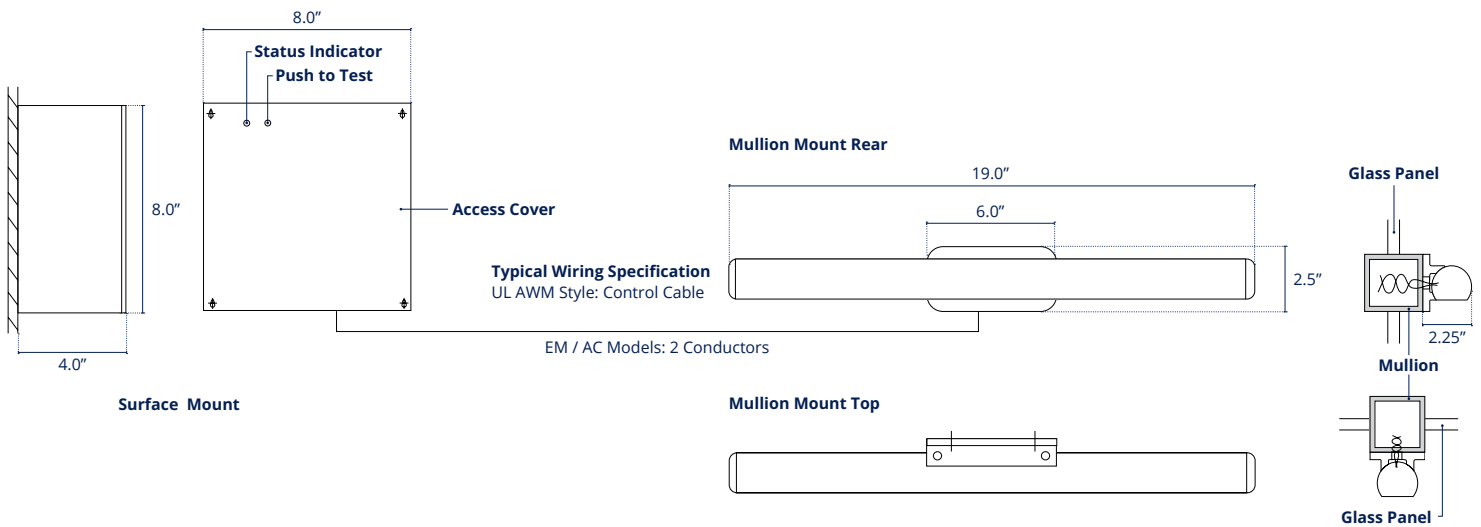

CONSTRUCTION

- Extruded aluminum lamp housing 2" diameter, with gasketed mount bracket only
- Waterproof compression seal for universal wall or top mount
- Gasketed, molded end caps and sealed acrylic lens
- Stainless steel hardware

MOUNTING DIMENSIONS
Remote Power Supply

10W AC & EM Models

Remote Power Supply

20W AC & EM Models

MAXIMUM WIRING LENGTH FROM POWER SUPPLY TO FIXTURE		
WIRING SIZE AWG	LENGTH (FT)	
	10W UNIT	20W UNIT
#22		20
#20	12	40
#18	25	60
#16	50	100
#14	75	160
#12	125	250