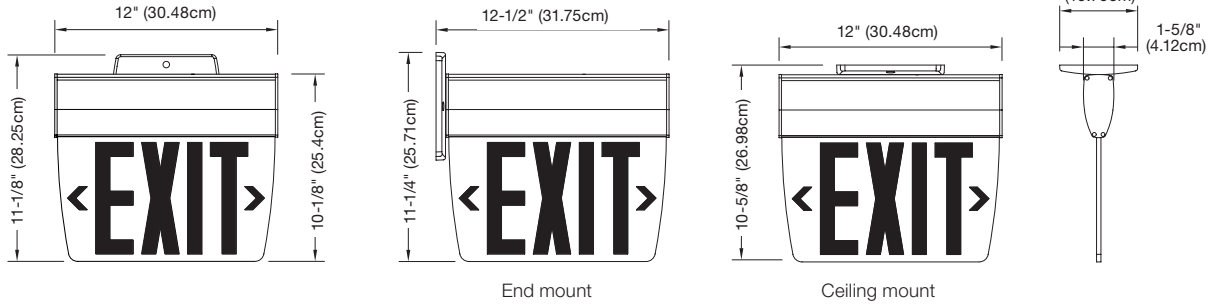

Dimensions (Dimensions are approximate and subject to change):

Surface mount

Recessed ceiling mount only (F) flat trim plate