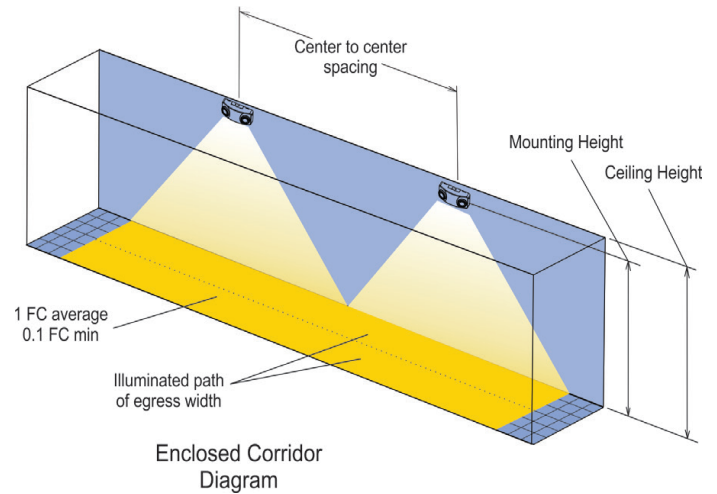

200' X 200' Open Room Diagram

Enclosed Corridor Diagram

Ceiling, Wall, Floor Reflectance use: 80/50/20