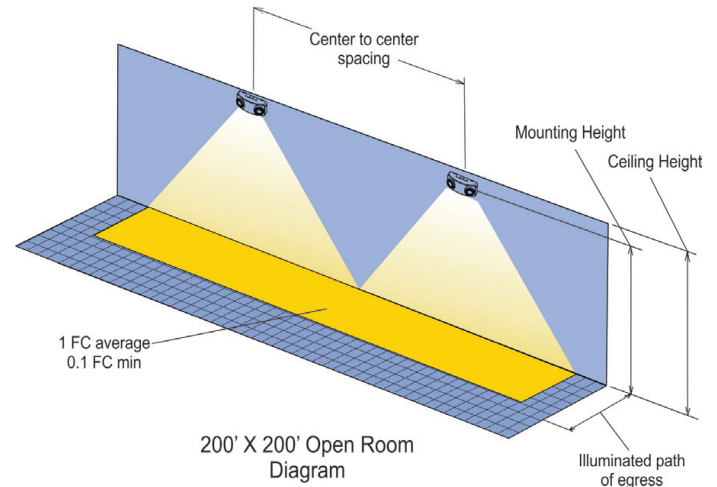

TEBL6 1300 Lumen Multiple Unit Maximum Corridor Spacing Guidelines 6' Wide Enclosed Corridor

6' Path of Egress

Mounting Height (ft)	Ceiling Height (ft)	Spacing (Center to Center) (ft)	Average ($\geq 1.0Fc$) (Fc)	Uniformity Ratio Max/ Min ($\leq 40:1$)
7.5	9	114	1.01	37.31
9	11	112	1.00	38.79
10	12	109	1.02	38.60
12	14	105	1.05	39.81
14	16	105	1.00	37.59
16	18	101	1.01	38.78

3' Path of Egress

Mounting Height (ft)	Ceiling Height (ft)	Spacing (Center to Center) (ft)	Average ($\geq 1.0Fc$) (Fc)	Uniformity Ratio Max/ Min ($\leq 40:1$)
7.5	9	117	1.06	38.92
9	11	113	1.05	38.50
10	12	111	1.05	39.86
12	14	108	1.04	39.73
14	16	104	1.05	39.63
16	18	101	1.04	39.00

Spacing Guidelines 6' Wide Enclosed Corridor

6' Path of Egress

Mounting Height (ft)	Ceiling Height (ft)	Spacing (Center to Center) (ft)	Average ($\geq 1.0Fc$) (Fc)	Uniformity Ratio Max/ Min ($\leq 40:1$)
7.5	9	75	1.02	38.85
9	11	73	1.03	39.50
10	12	71	1.04	33.31
12	14	68	1.01	34.93
14	16	63	1.01	36.67
16	18	57	1.00	37.55

3' Path of Egress

Mounting Height (ft)	Ceiling Height (ft)	Spacing (Center to Center) (ft)	Average ($\geq 1.0Fc$) (Fc)	Uniformity Ratio Max/ Min ($\leq 40:1$)
7.5	9	83	1.02	38.08
9	11	81	1.03	34.23
10	12	79	1.01	32.21
12	14	77	1.01	32.53
14	16	71	1.01	37.15
16	18	63	1.00	38.91