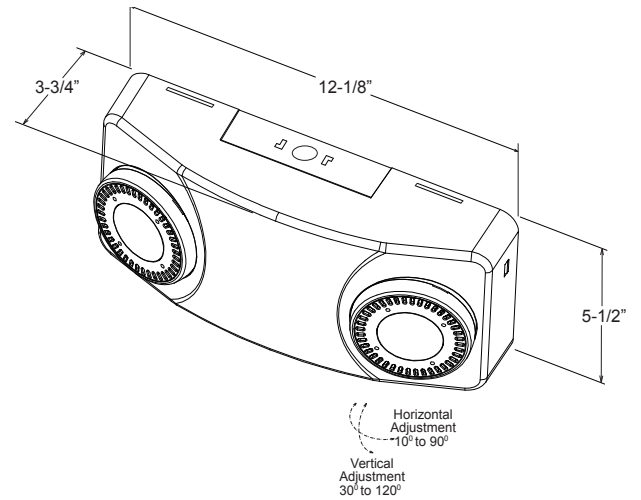

Telesis TEBL3, 5 & 6 Series High Performance LED Emergency Light

TEBL6 1300 Lumen Multiple Unit Open Room Maximum Spacing Guidelines

200 x 200' Open Room, 6' Egress Path

Mounting Height (ft)	Ceiling Height (ft)	Spacing (Center to Center) (ft)	Average ($\geq 1.0Fc$) (Fc)	Uniformity Ratio Max/ Min ($\leq 40:1$)
7.5	9	100	1.07	38.80
9	11	98	1.07	39.00
10	12	96	1.01	33.24
12	14	84	1.00	39.31
14	16	58	1.05	34.25
16	18	58	1.02	38.36