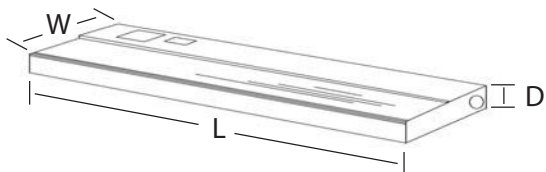

under cabinet **FIXTURES**

Ordering Information = 3" model

Series	Length	Width	Depth	NPF Electronic Ballast	Number of lamps	Lamp Type	120-Volt
TUS0812T5ELB-3	12"	3"	1"	☒	1	(1) 8-watt T5	☒
TUS1321T5ELB-3	21"	3"	1"	☒	1	(1) 13-watt T5	☒
TUS1624T5ELB-3	24"	3"	1"	☒	2	(2) 8-watt T5	☒
TUS2133T5ELB-3	33"	3"	1"	☒	2	(1) 8-watt T5 (1) 13-watt T5	☒
TUS2642T5ELB-3	42"	3"	1"	☒	2	(2) 13-watt T5	☒