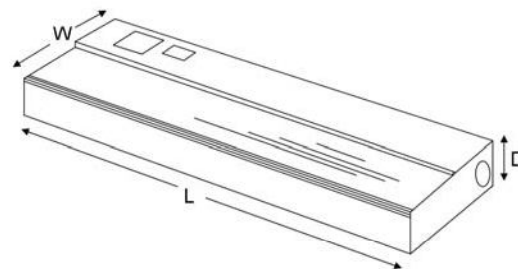

Ordering Information = 5" model

Series	Length	Width	Depth	NPF Electronic Ballast	Number of lamps	Lamp Type	120-Volt
TUS0812T5ELB-5	12"	5"	1"	☒	1	(1) 8-watt T5	☒
TUS1321T5ELB-5	21"	5"	1"	☒	1	(1) 13-watt T5	☒
TUS1624T5ELB-5	24"	5"	1"	☒	2	(2) 8-watt T5	☒
TUS2133T5ELB-5	33"	5"	1"	☒	2	(1) 8-watt T5 (1) 13-watt T5	☒
TUS2642T5ELB-5	42"	5"	1"	☒	2	(2) 13-watt T5	☒