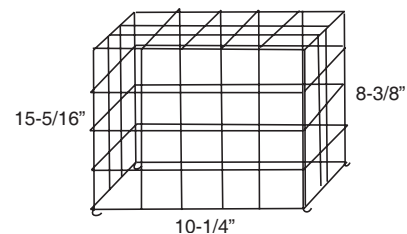

Catalog number WG11-E

Application

- GS Series
- Fully recessed Preceptor™ Series
- Prestige™ Thin Die Cast Exit Sign (wall mounted)

Catalog number WG15-E

Application

Exit signs (ceiling mount)

- Prestige™ Floor Proximity Series (6" & 8");
- Preceptor™ Die-Cast Series;
- Prestige™ Thin Die-Cast Series;
- X10 LED Series,
- Premier™ Exit Series;