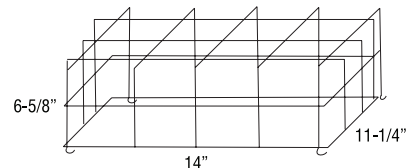

Application

- Single remote EF10

**Catalog number
WG9-E**

Application

- Double or triple remote EF10, lighting heads

Catalog number WG13-E

Application

- PRO-2N Series
- Preceptor™ Series Self-Powered (wall mount)