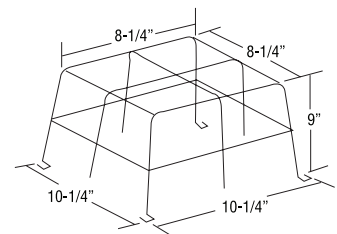

Catalog number WG8-E

Application

- Single remote EF10