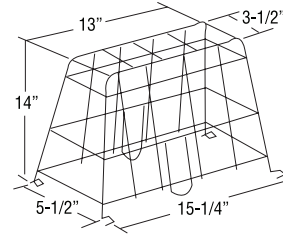

Catalog number WG2-E

Application

- JS Series (large cabinet)
- All A cabinets
- Premier™ Combo Series (wall mount)

Catalog number WG6-E

Application

- X10 mini systems (wall mounted) with front mounted EF9 head(s) (wall mounted)