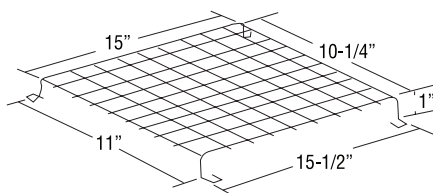

Catalog number WG11-E

Application

- GS Series
- Fully recessed Preceptor™ Series
- Prestige™ Thin Die Cast Exit Sign (wall mounted)