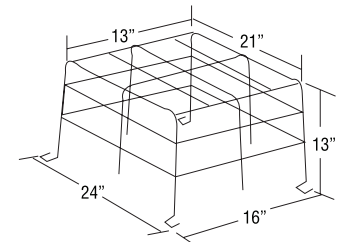

Catalog number WG7-E