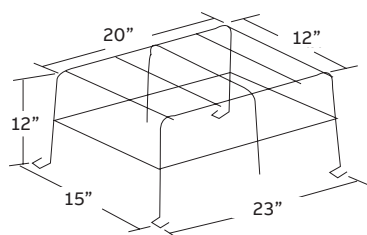

Catalog number WG10-E

Application

- JS Series with front mounted heads