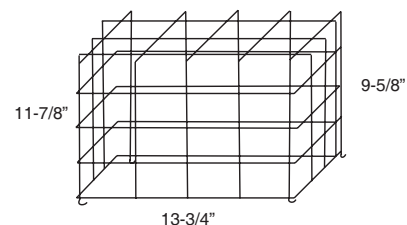

Catalog number WG10-E

Application

- JS Series with front mounted heads

Catalog number WG14-E

Application

Exit signs (ceiling mount)

- Prestige™ Floor Proximity Series (6" & 8");
- Preceptor™ Die-Cast Series;
- Prestige™ Thin Die-Cast Series;
- X10 LED Series,
- Premier™ Exit Series;