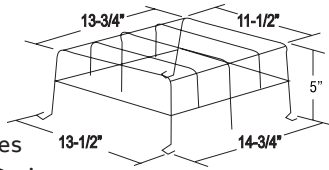

Wire guards

Catalog number WG1-E

Application

- JS Series (small cabinet)
- Premier™ Battery Unit
- Premier™ Exit Sign (wall mount)
- Prestige™ DX Series
- Preceptor™ Die-Cast Series
- Prestige™ Thin Die-Cast Series