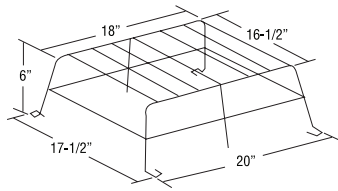

Catalog number WG2-E

Application

- JS Series (large cabinet)
- All A cabinets
- Premier™ Combo Series (wall mount)

Catalog number WG6-E

Application

- X10 mini systems (wall mounted) with front mounted EF9 head(s) (wall mounted)