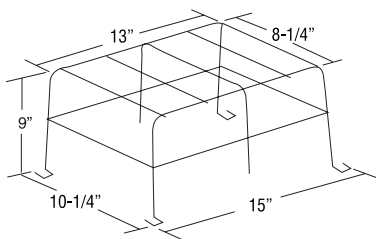

Application

- Single remote EF10

**Catalog number
WG9-E**

Application

- Double or triple remote EF10, lighting heads

Catalog number WG13-E

Application

- PRO-2N Series
- Preceptor™ Series Self-Powered (wall mount)