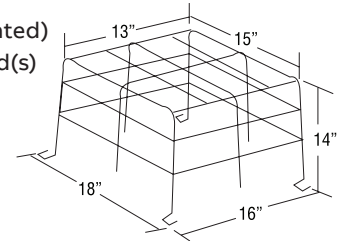

Catalog number WG2-E

Application

- JS Series (large cabinet)
- All A cabinets
- Premier™ Combo Series (wall mount)

Catalog number WG6-E

Application

- X10 mini systems (wall mounted) with front mounted EF9 head(s) (wall mounted)