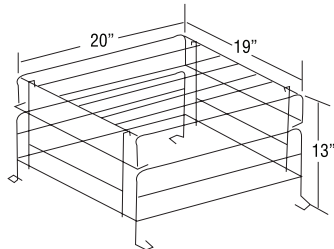

Catalog number WG3-E

Application

- All B and C cabinets